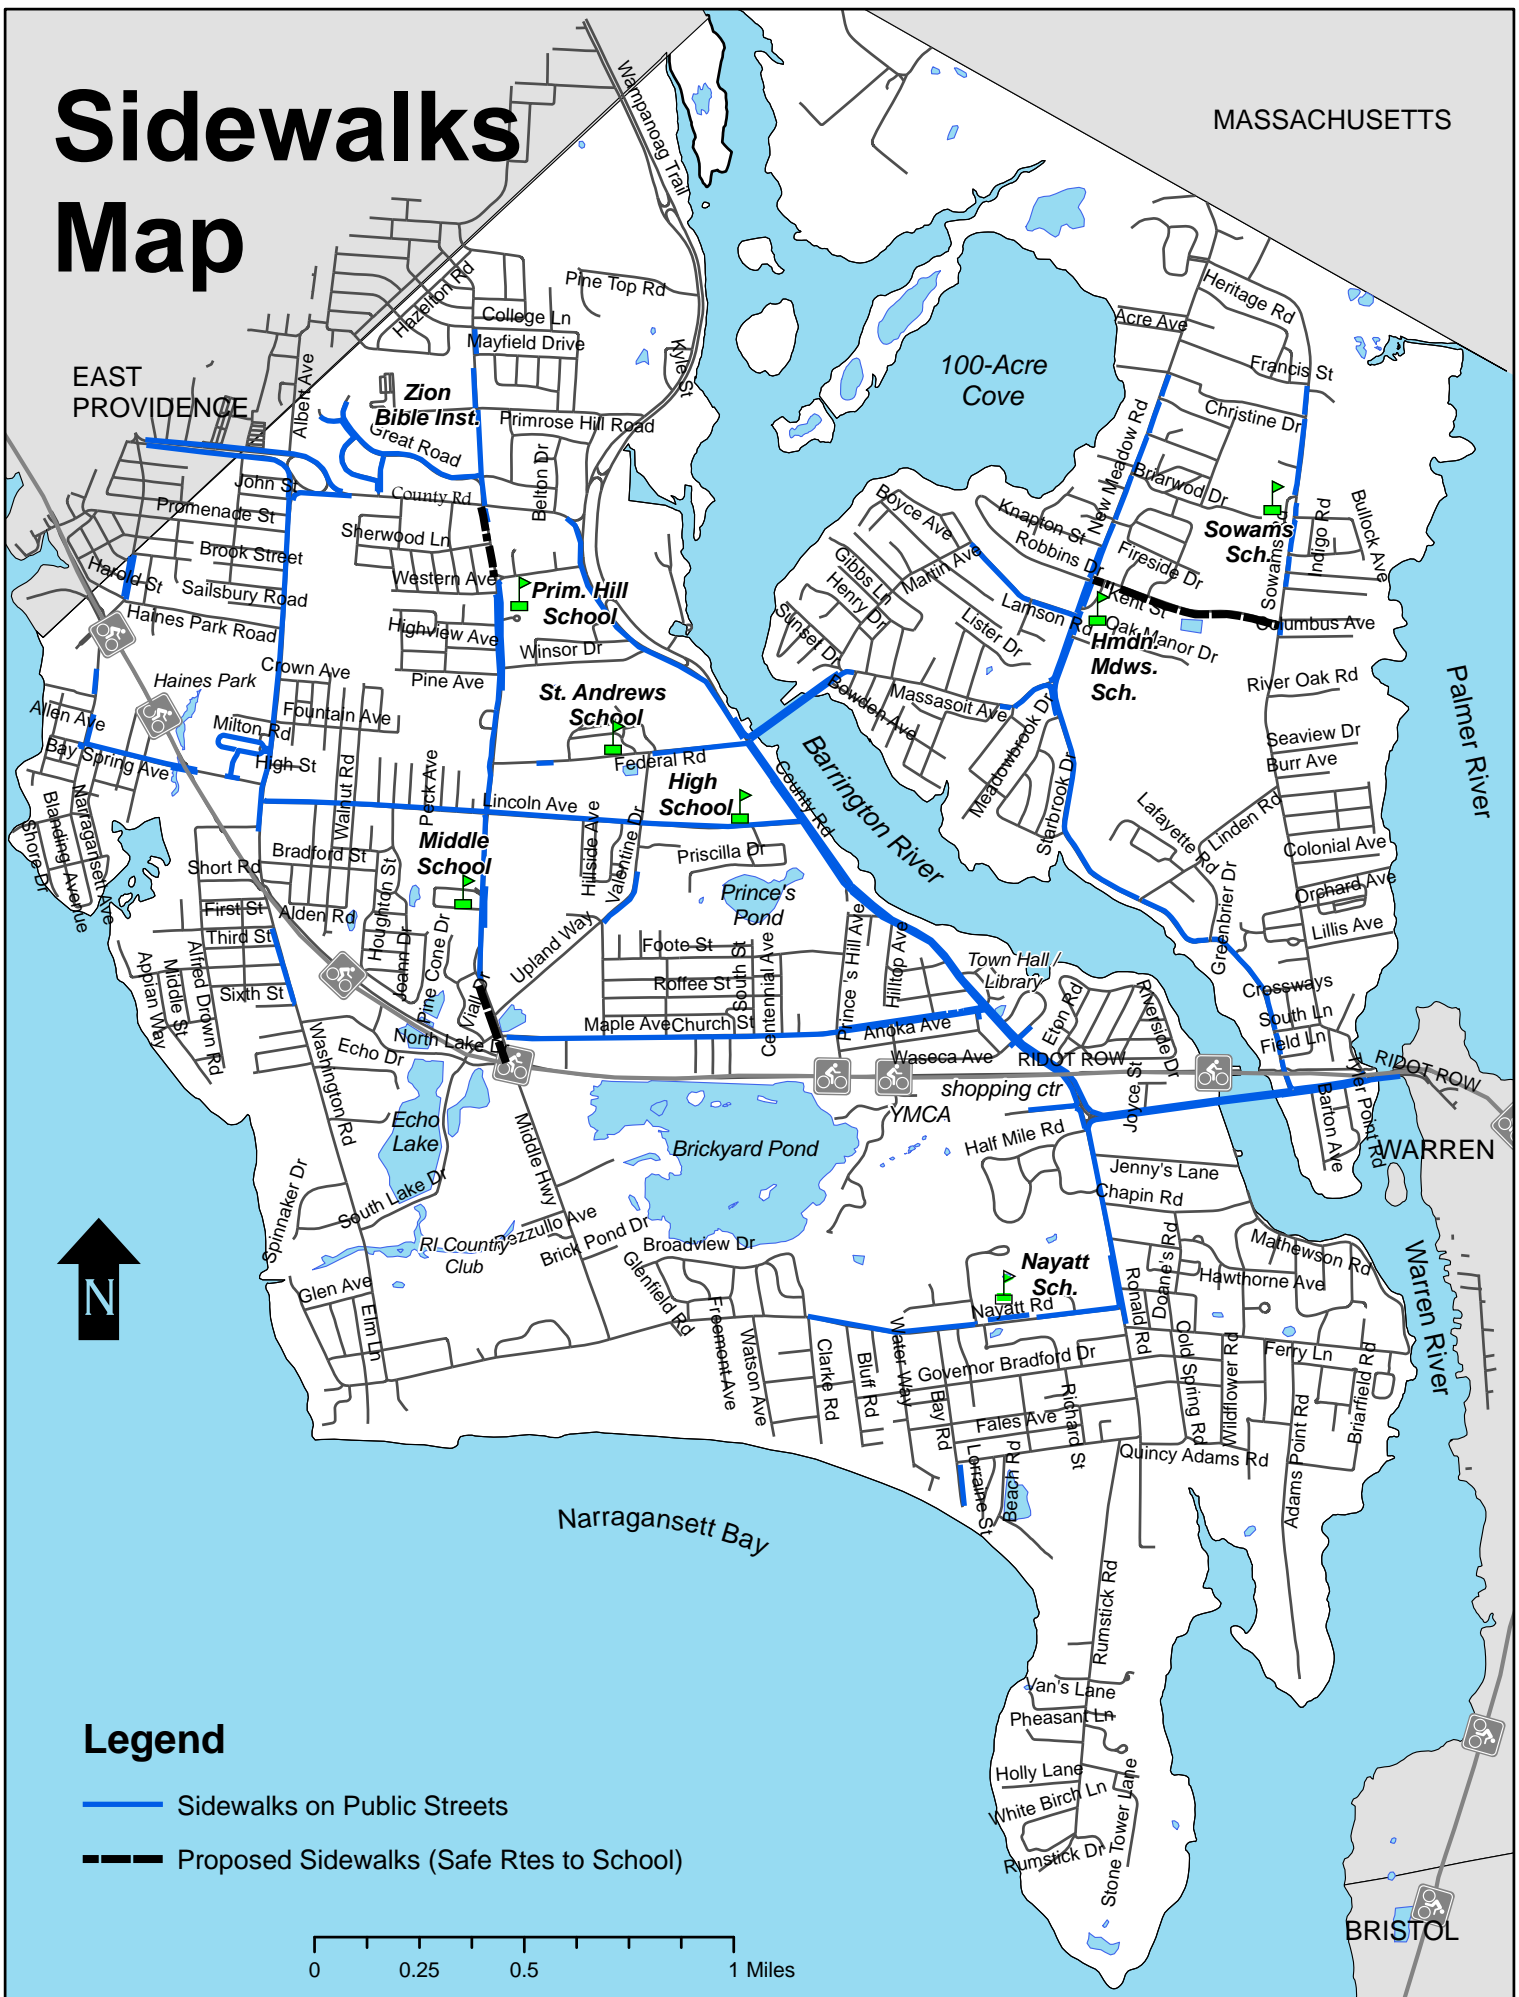

Sidewalks Map

MASSACHUSETTS

EAST PROVIDENCE

100-Acre Cove

Sowams Sch.

Prim. Hill School

St. Andrews School

High School

Middle School

Hmdn Mdns. Sch.

Nayatt Sch.

WARREN

BRISTOL

Legend

-  Sidewalks on Public Streets
-  Proposed Sidewalks (Safe Rtes to School)

0 0.25 0.5 1 Miles